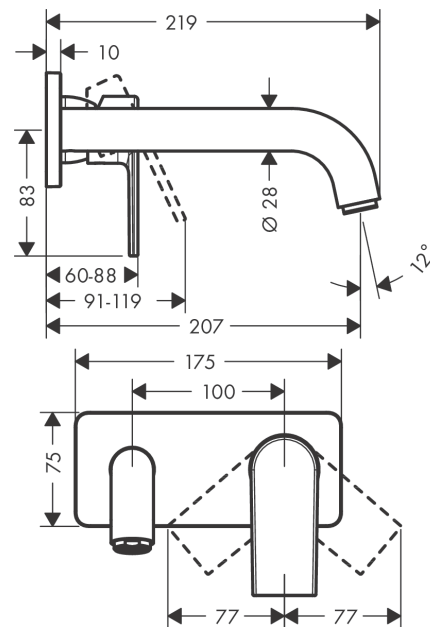

## Vernis Shape

Single lever basin mixer for concealed installation wall-mounted with spout 20,7 cm

Surfaces: **Matt Black** Article Number: **71578670**

#### product features

- projection 207 mm
- spray type: normal spray
- maximum flow rate at 3 bar: 5 l/min
- ceramic cartridge
- suitable for continuous flow water heaters
- connection type: basic set
- connection dimension: DN15
- handle can be positioned on the right or left, depends on the basic set installation

### Scale drawing

### Spare part list

Year of production: >04/21

Pos.	Description	Article Number	Price	PU
1	handle	93712670	-	-
2	screw cover	96338000	-	1
3	sleeve	98790670	-	1
4	nut	95622000	-	1
5	O-ring 39x1,5	98400000	-	1
6	cartridge, assy	92730000	-	1
7	locking screw for handle	95140000	-	1
8	seal	95008000	-	1
9	adapter for cartridge	95779000	-	1
10	O-ring 26x2	98147000	-	1
11	escutcheon	93713670	-	-
12	spout cpl.	93710670	-	-
13	hollow set screw M5x5	98446000	-	1
14	aerator M24x1	92254670	-	1
15	connecting thread G½	93771000	-	1
16	O-ring 13x2	98128000	-	1
a	base body	13622180	-	1
b	waste	50001670	-	1
c	extension set 25 mm for 13622180	31971000	-	1