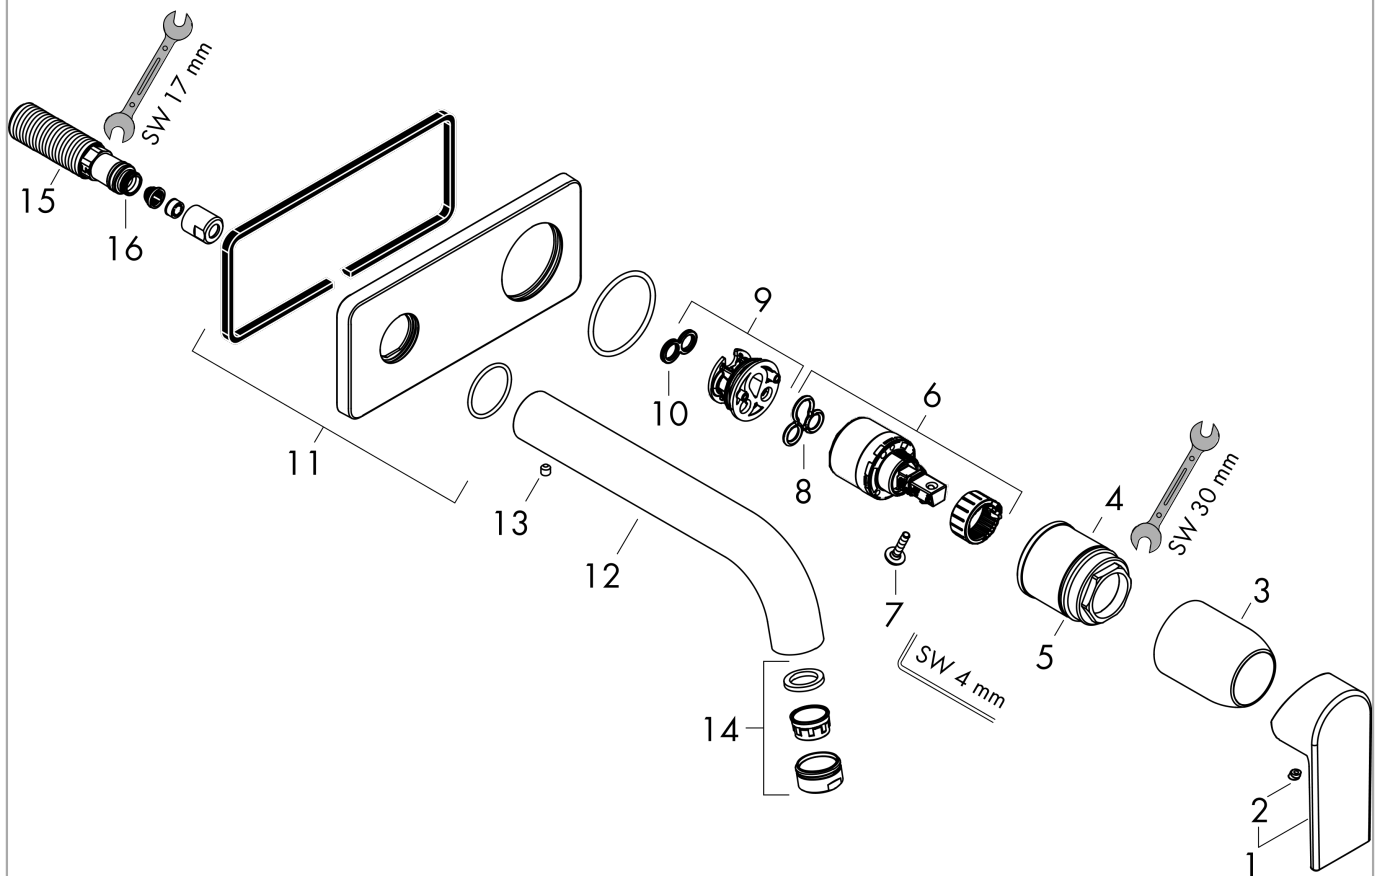

#### product features

- projection 207 mm
- spray type: normal spray
- maximum flow rate at 3 bar: 5 l/min
- ceramic cartridge
- suitable for continuous flow water heaters
- connection type: basic set
- connection dimension: DN15
- handle can be positioned on the right or left, depends on the basic set installation

## Vernis Shape

Single lever basin mixer for concealed installation wall-mounted with spout 20,7 cm

Surfaces: **Matt Black** Article Number: **71578670**

### Spare part list

Year of production: >04/21

Pos.	Description	Article Number	Price	PU
1	handle	93712670	-	-
2	screw cover	96338000	-	1
3	sleeve	98790670	-	1
4	nut	95622000	-	1
5	O-ring 39x1,5	98400000	-	1
6	cartridge, assy	92730000	-	1
7	locking screw for handle	95140000	-	1
8	seal	95008000	-	1
9	adapter for cartridge	95779000	-	1
10	O-ring 26x2	98147000	-	1
11	escutcheon	93713670	-	-
12	spout cpl.	93710670	-	-
13	hollow set screw M5x5	98446000	-	1
14	aerator M24x1	92254670	-	1
15	connecting thread G½	93771000	-	1
16	O-ring 13x2	98128000	-	1
a	base body	13622180	-	1
b	waste	50001670	-	1
c	extension set 25 mm for 13622180	31971000	-	1